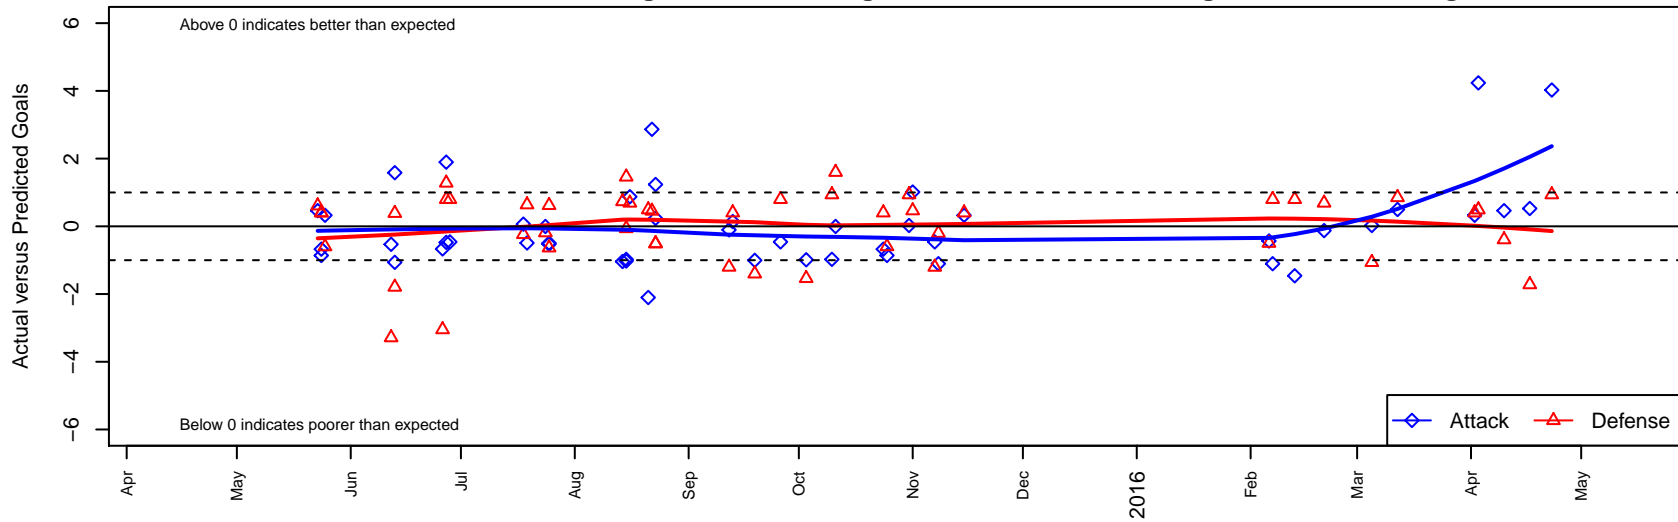

Crossfire OR LOSC Blue 1 G01

Crossfire Oregon
 Lake Oswego, OR
 G01 total strength=1275
 attack=5.14 defense=5.23
 fall league = PTT G01 Premier Silver
 spr league = Spr OYS G01 Premier White

alt names used:

Crossfire OR LOSC Blue 1 G01
 Dots are actual minus expected GF (blue circles) and GA (red triangles).
 Blue line is smoothed change in attack strength. Red is smoothed change in defense strength.

**attack and defense variance (black dot)
relative to other teams
and top 10 in region**