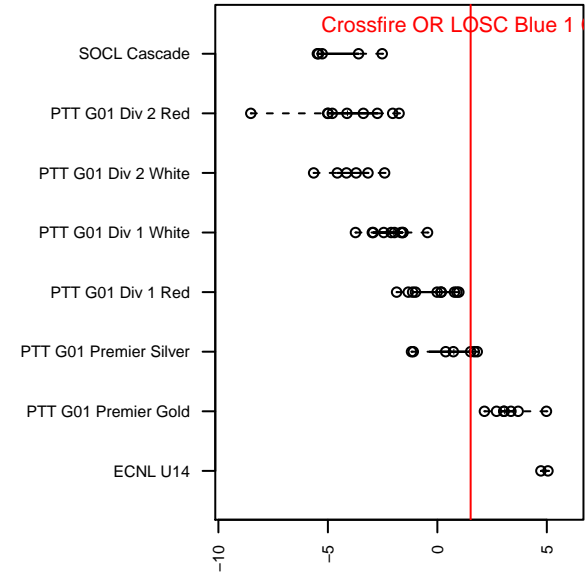

**attack and defense rating
relative to others at age
and all opponents in last 13 months**