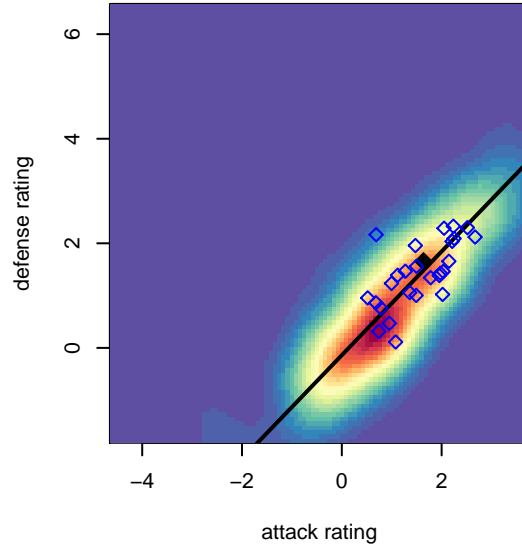

**attack and defense rating
relative to others at age
and all opponents in last 13 months**