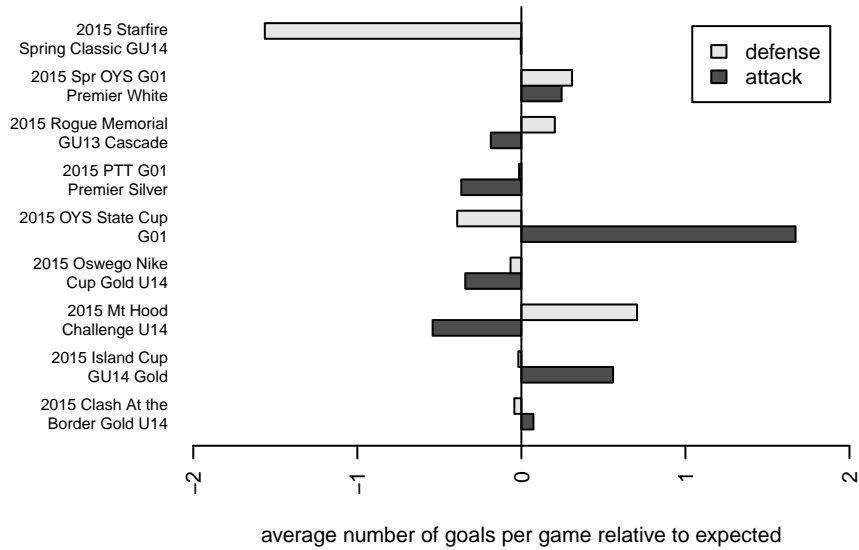

Performance relative to 13 month average