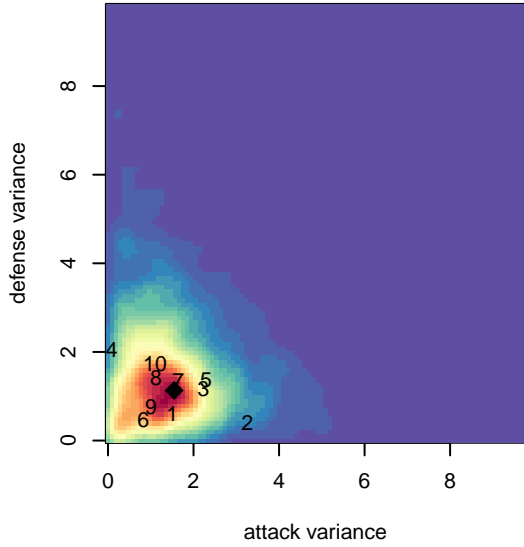

Crossfire OR LOSC Blue 1 G01

Crossfire Oregon
 Lake Oswego, OR
 G01 total strength=1275
 attack=5.14 defense=5.23
 fall league = PTT G01 Premier Silver
 spr league = Spr OYS G01 Premier White

alt names used:

Crossfire OR LOSC Blue 1 G01
 Dots are actual minus expected GF (blue circles) and GA (red triangles).
 Blue line is smoothed change in attack strength. Red is smoothed change in defense strength.

**attack and defense variance (black dot)
relative to other teams
and top 10 in region**