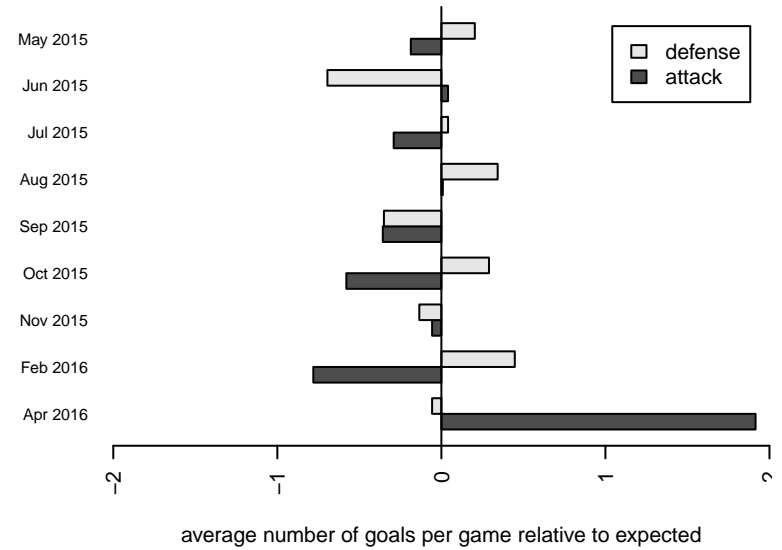

Performance relative to 13 month average